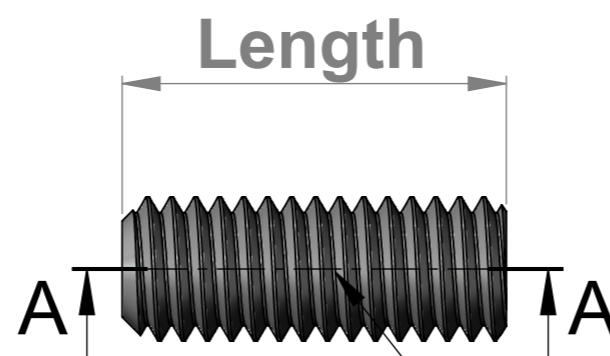

SECTION A-A

Hex Wrench size is 1/16"

Flat End

Length

6-32 Thread

Title : SC6/32-**			Scale : 2:1	Mbs R&D	
			Sizes : Letter Landscape	Customer:	
	Mbs Standoffs 5046 W Linebaugh Ave Tampa, FL 33624 USA 1 (813) 938-6025	Material:	Finish	Qty :	Rep :
		N°programme laser	N°prog. Mécanum.	N° Plan :	